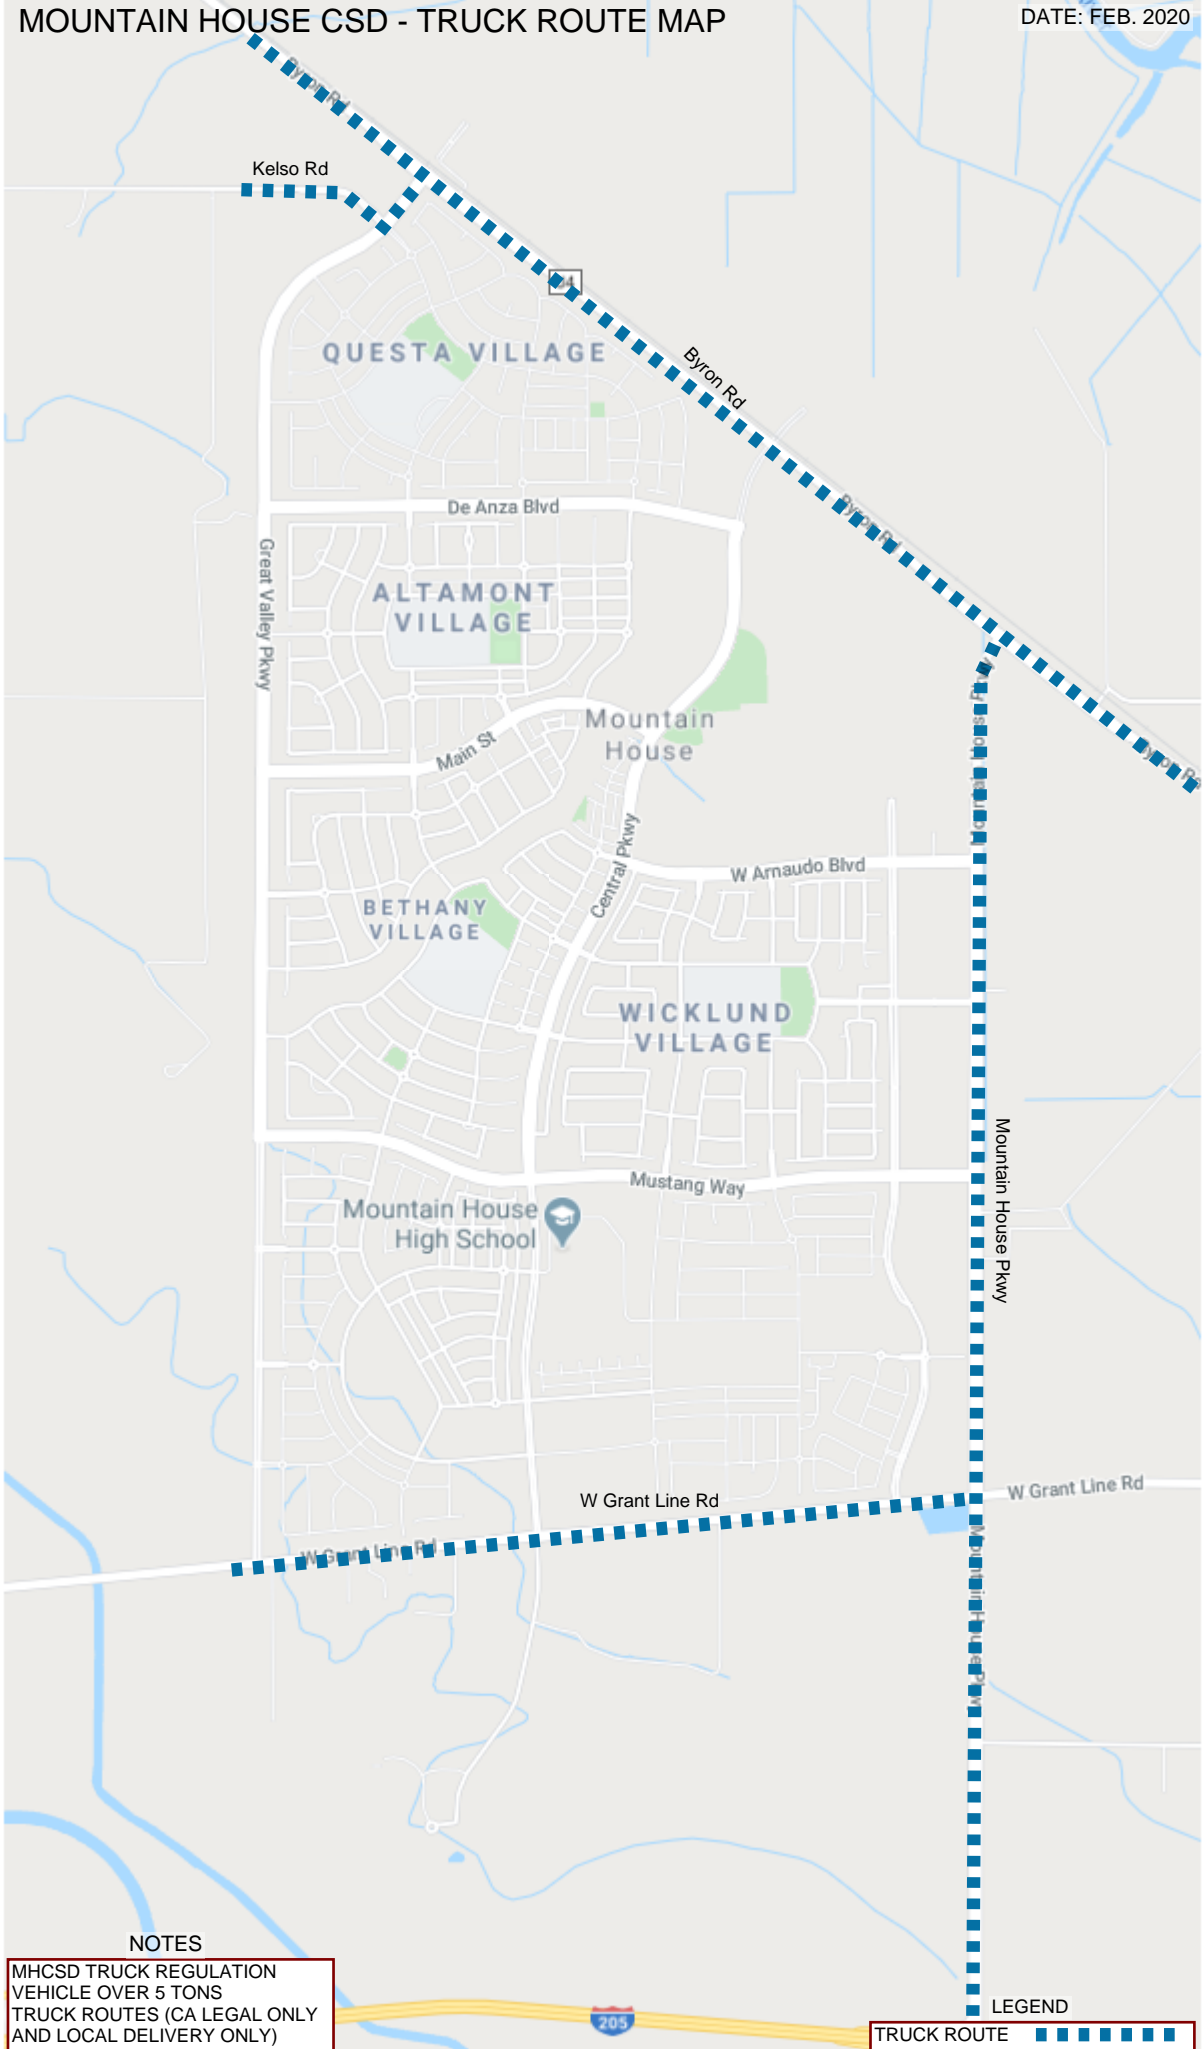

# MOUNTAIN HOUSE CSD - TRUCK ROUTE MAP

DATE: FEB. 2020

## NOTES

MHCSD TRUCK REGULATION  
VEHICLE OVER 5 TONS  
TRUCK ROUTES (CA LEGAL ONLY  
AND LOCAL DELIVERY ONLY)

## LEGEND

TRUCK ROUTE (thick blue dashed line)